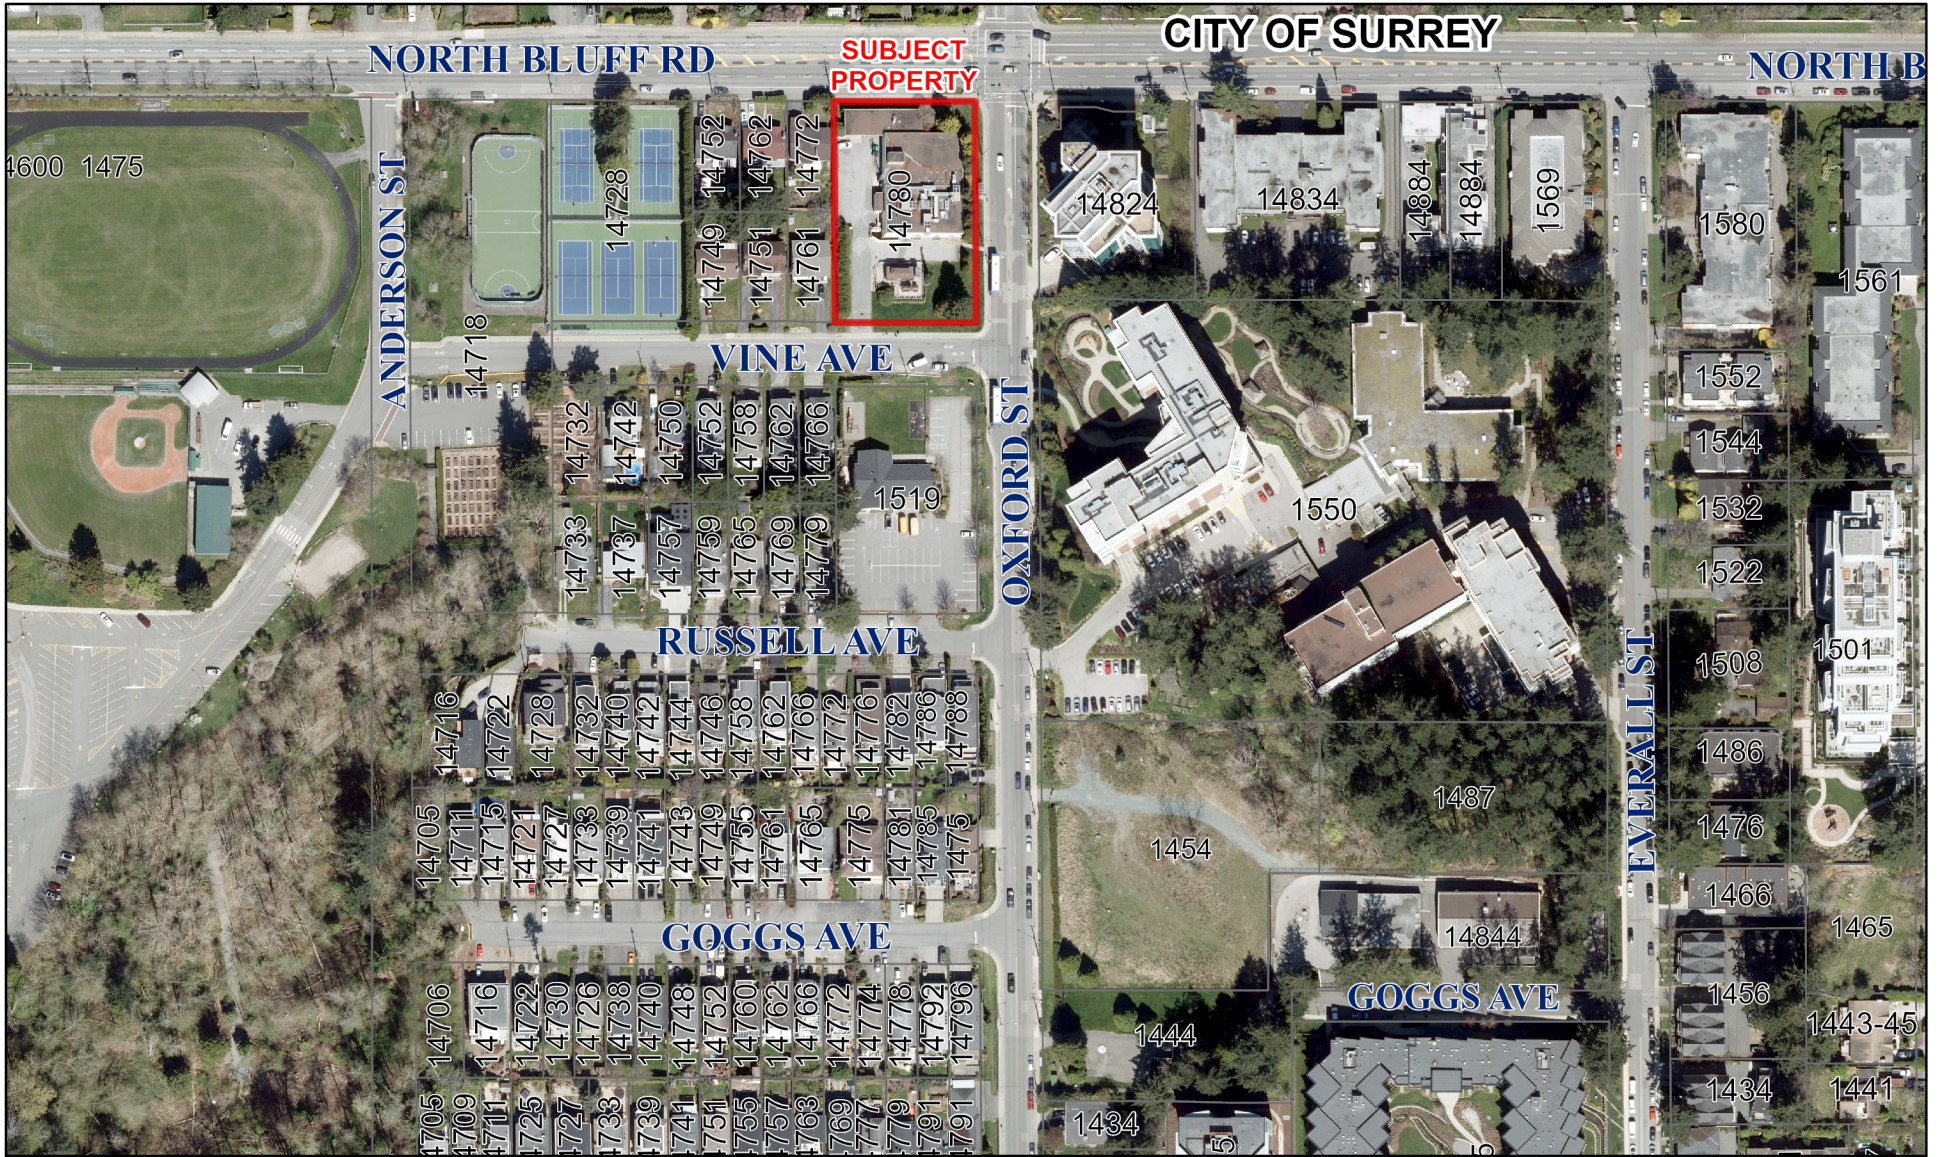

NORTH BLUFF RD

CITY OF SURREY

NORTH B

SUBJECT PROPERTY

14600 1475

ANDERSON ST

RUSSELL AVE

GOGGS AVE

OXFORD ST

EVERALL ST

Location Map

14780 North Bluff Road

NORTH BLUFF RD

CITY OF SURREY

NORTH B

SUBJECT PROPERTY

14600 1475

ANDERSON ST

14718

14728

14749 14752

14751 14762

14761 14772

14780

14824

14834

14884

14884

1569

1580

1561

VINE AVE