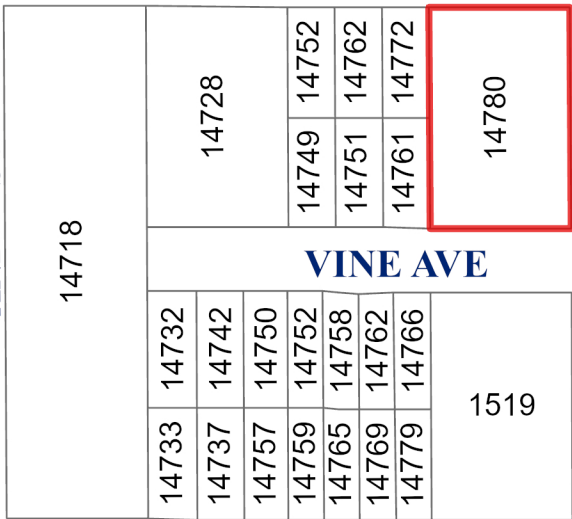

NORTH BLUFF RD

CITY OF SURREY

NORTH B

SUBJECT PROPERTY

14600 1475

ANDERSON ST

RUSSELL AVE

GOGGS AVE

OXFORD ST

EVERALL ST

Location Map

14780 North Bluff Road

NORTH BLUFF RD

CITY OF SURREY

NORTH B

SUBJECT PROPERTY

14600 1475

ANDERSON ST

14718

14728

14749 14752

14751 14762

14761 14772

14780

14824

14834

14884

14884

1569

1580

1561

VINE AVE