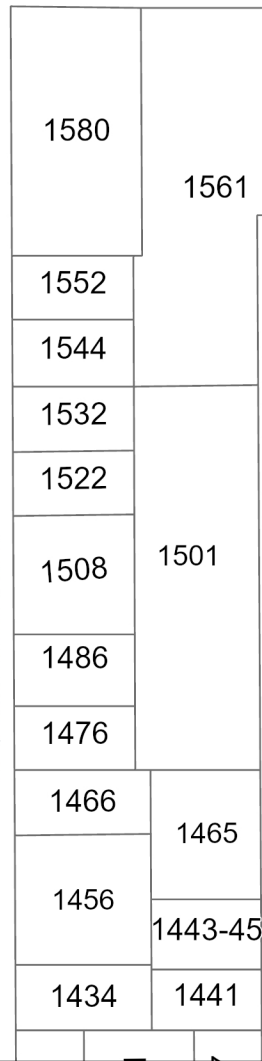

Location Map

14780 North Bluff Road