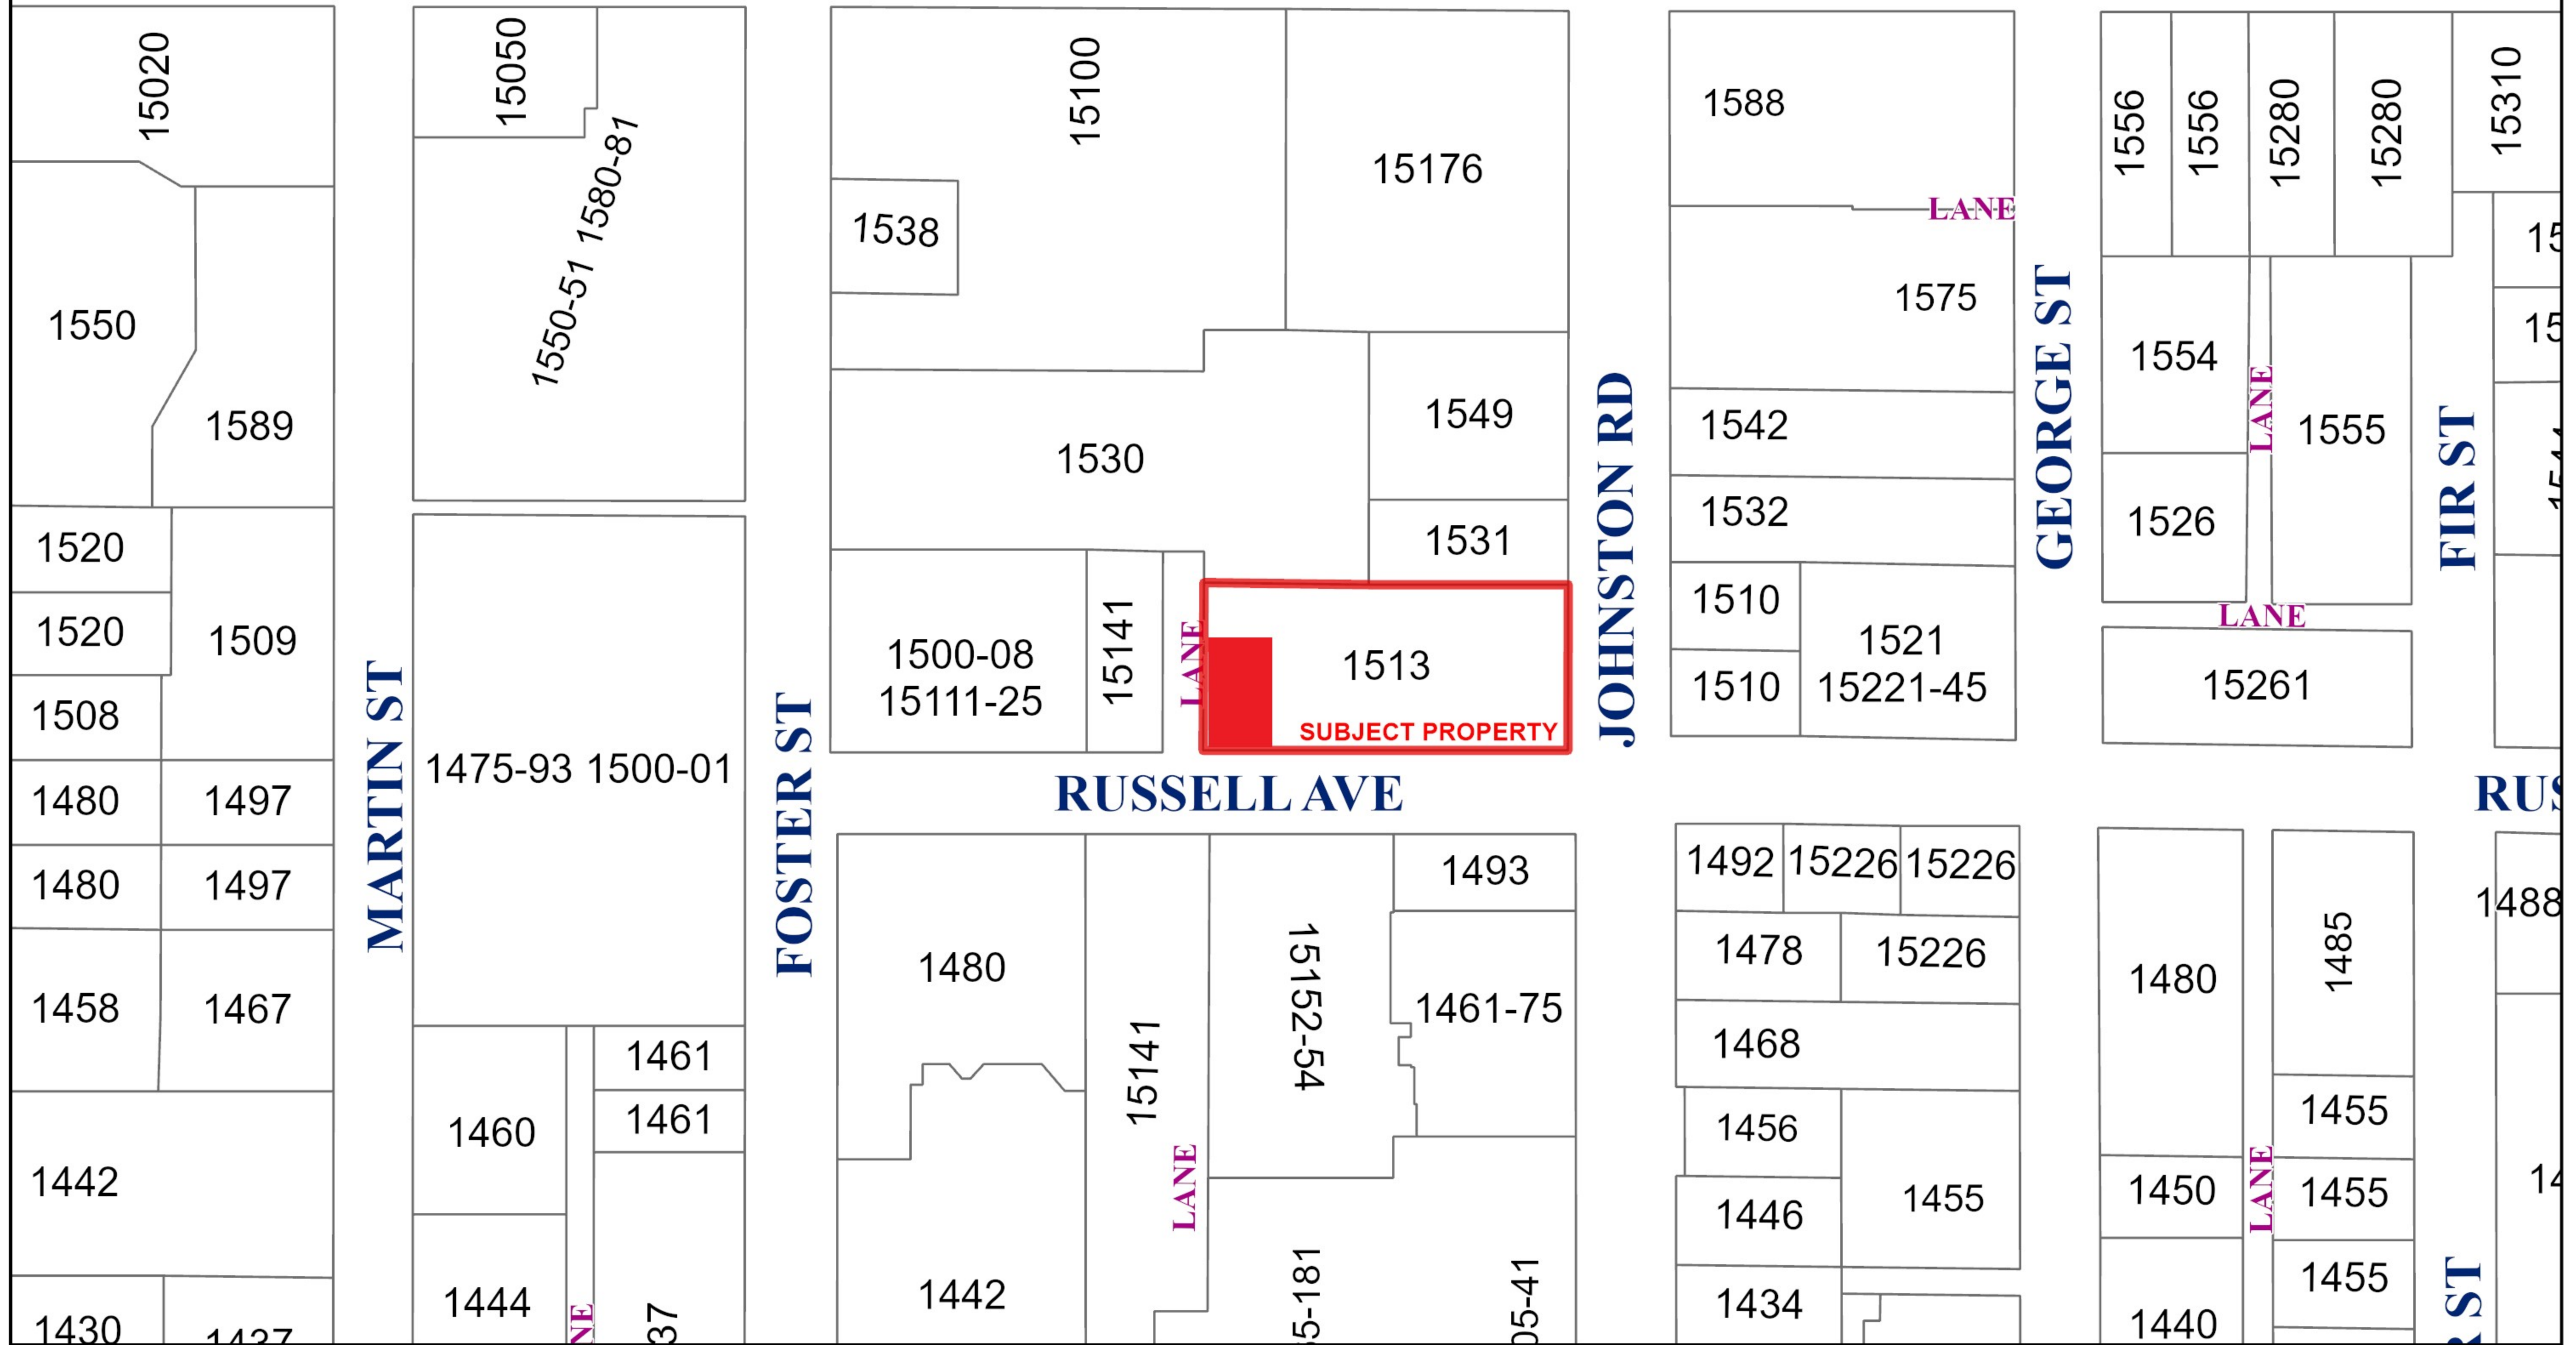

Ortho Map

15165 Russell Avenue (1513 Johnston Road)

CITY OF SURREY

NORTH BLUFF RD

Location Map

15165 Russell Avenue (1513 Johnston Road)