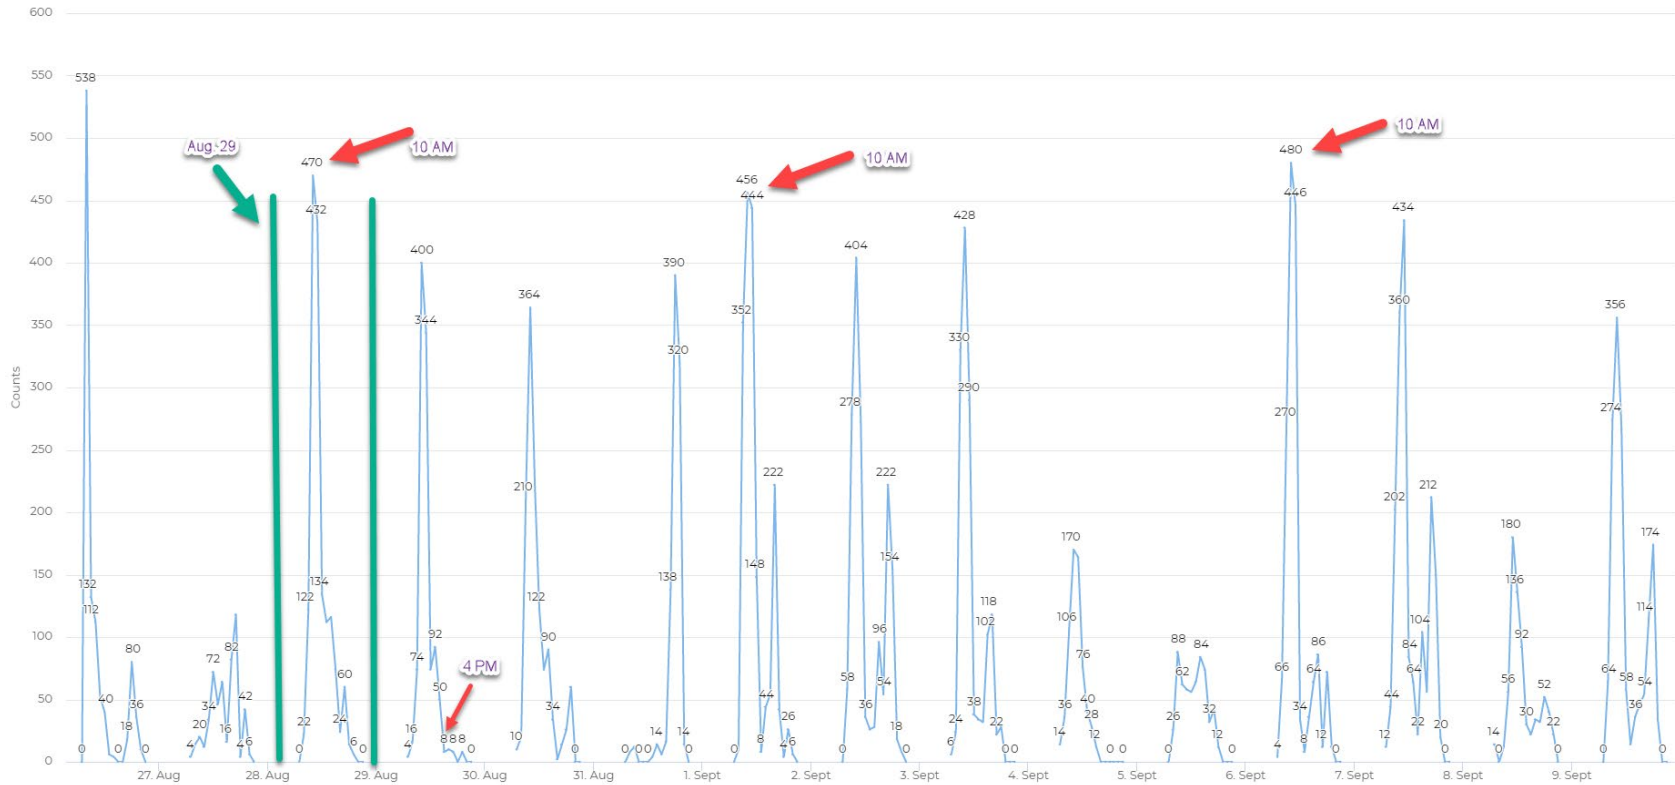

TRIAL PERIOD FOR PICKLE BALL COURTS AT CENTENNIAL PARK

Same as above, but only a one-week sample data. *Note the lows and highs.

Time Series

08/27/2021 12:00 AM → 09/10/2021 12:00 AM 2/12 15/24

Whole Domain

This graph shows the activity by date/hour since Aug. 26 (the day the sensor was deployed) to Oct. 3.

Time Series

08/26/2021 12:00 AM → 10/04/2021 12:00 AM 16/24

📄 📌 ✕
📍 Whole Domain

This graph shows the activity level from Sept. 3 to Oct. 3 with the weather overlay (legend at the bottom).