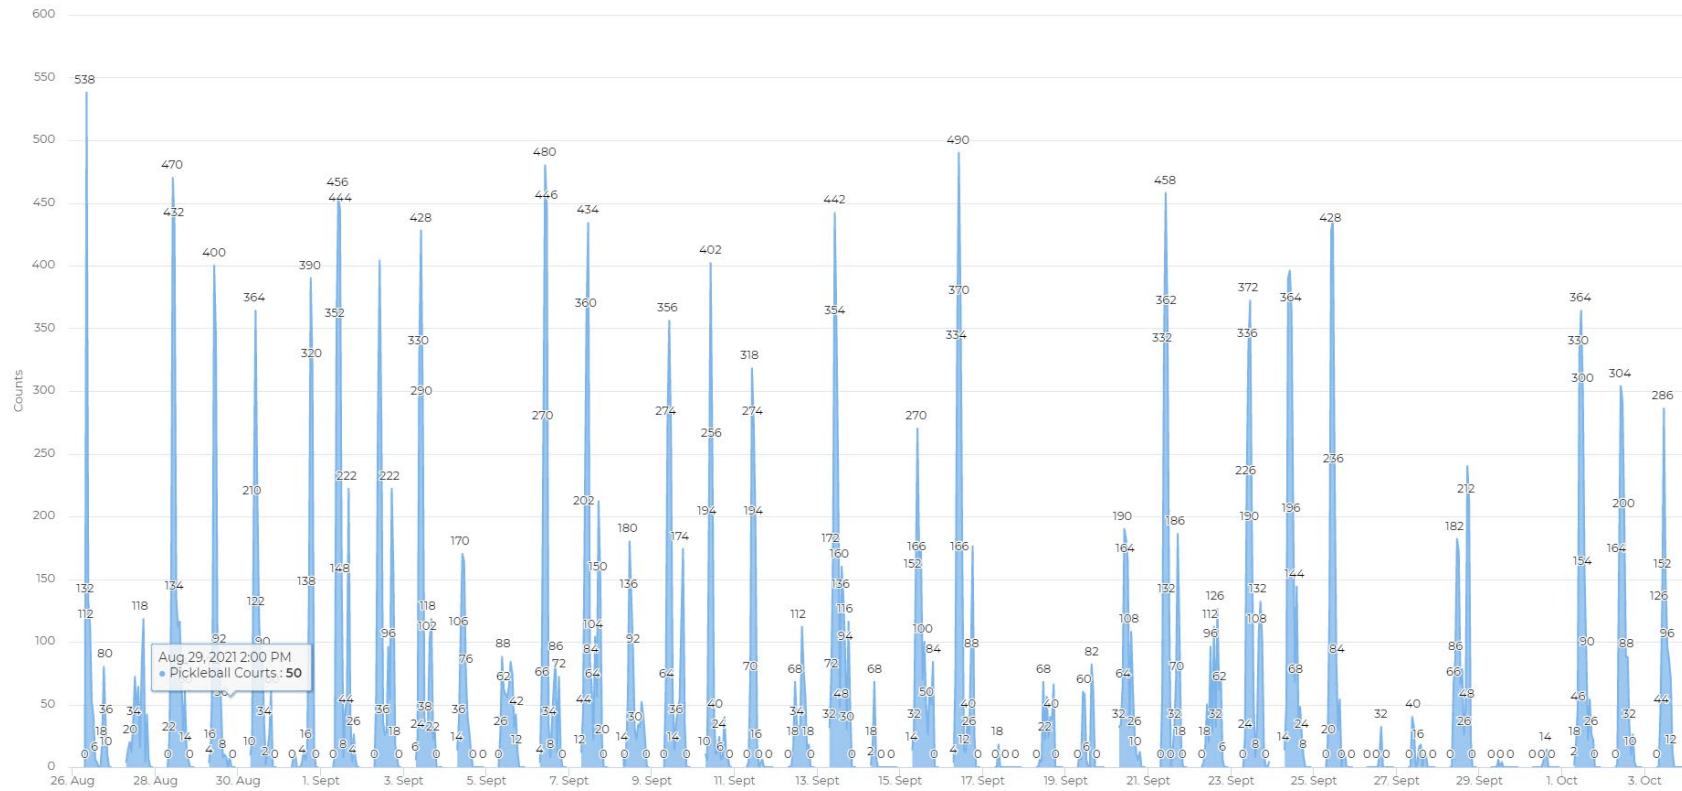

TRIAL PERIOD FOR PICKLE BALL COURTS AT CENTENNIAL PARK

Same as above, but only a one-week sample data. *Note the lows and highs.

Time Series

08/27/2021 12:00 AM → 09/10/2021 12:00 AM 2/12 15/24

Whole Domain

This graph shows the activity by date/hour since Aug. 26 (the day the sensor was deployed) to Oct. 3.

Time Series

08/26/2021 12:00 AM → 10/04/2021 12:00 AM 16/24

📄 📌 ✕
📍 Whole Domain

This graph shows the activity level from Sept. 3 to Oct. 3 with the weather overlay (legend at the bottom).

Weather

Rolling Month

PICKLEBALL COURTS

Whole Domain