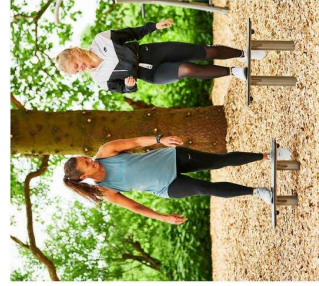

DOUBLE SIDED BENCH

ADIRONDACK CHAIR

ACCESSIBLE PICNIC TABLE WITH OUTDOOR ALUMINUM CHESS BOARD FOR TABLE TOP

FITNESS EQUIPMENT

PARK BENCH

ACCESSIBLE PICNIC TABLE WITH OUTDOOR ALUMINUM CHESS BOARD FOR TABLE TOP