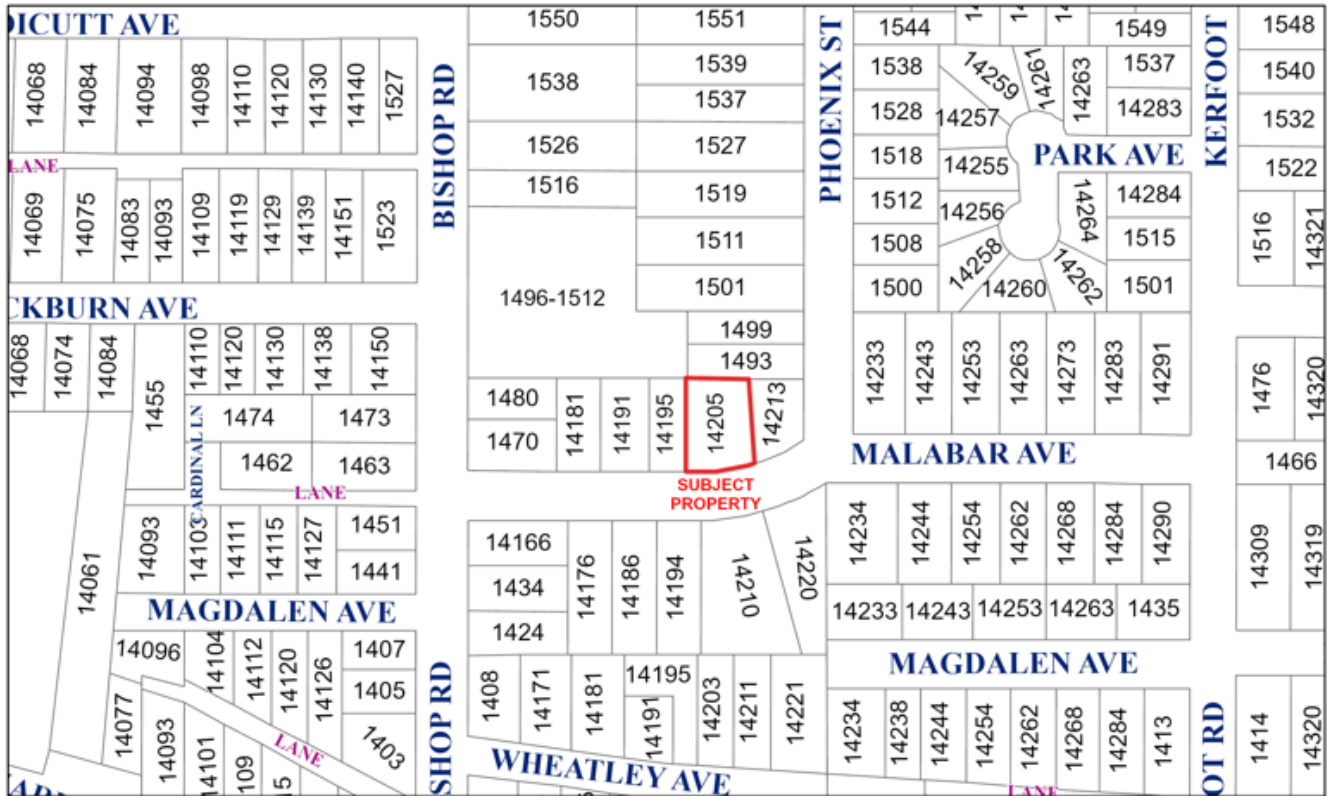

SCHEDULE 'T'

Location Map

14205 Malabar Avenue