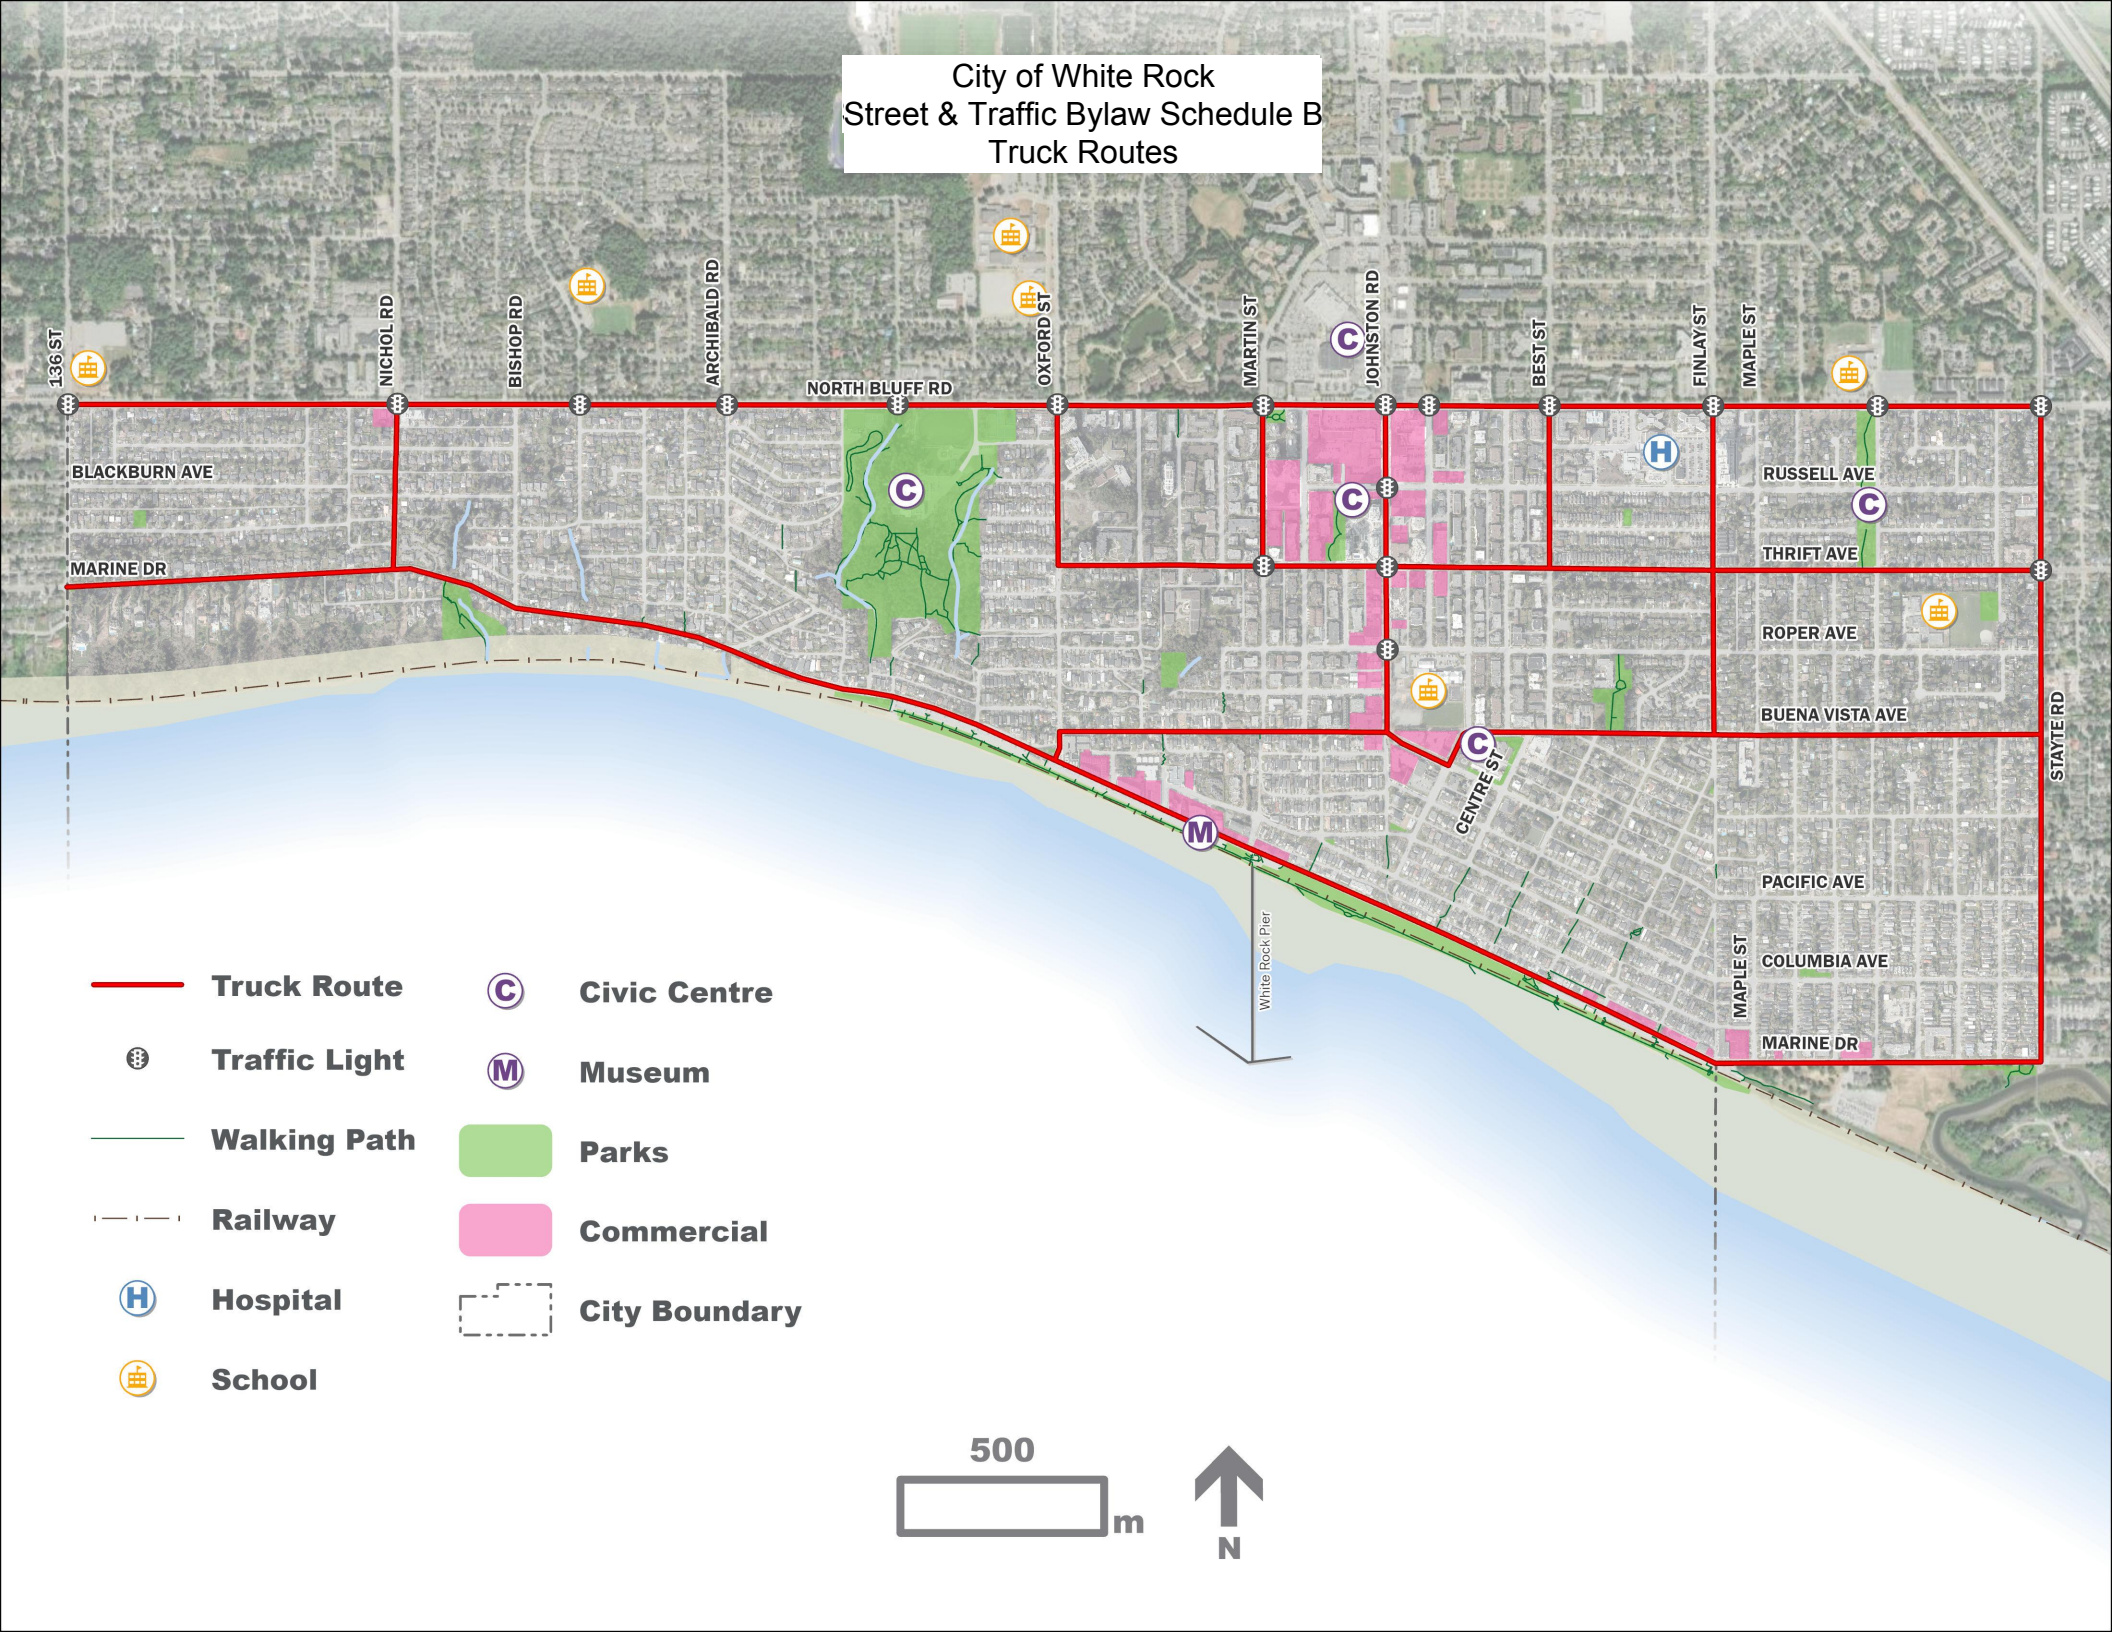

City of White Rock Street & Traffic Bylaw Schedule B Truck Routes

- **Truck Route**
- ⊗ **Traffic Light**
- **Walking Path**
- - - **Railway**
- ⊗ **Hospital**
- ⊗ **School**
- ⊗ **Civic Centre**
- ⊗ **Museum**
- **Parks**
- **Commercial**
- City Boundary**